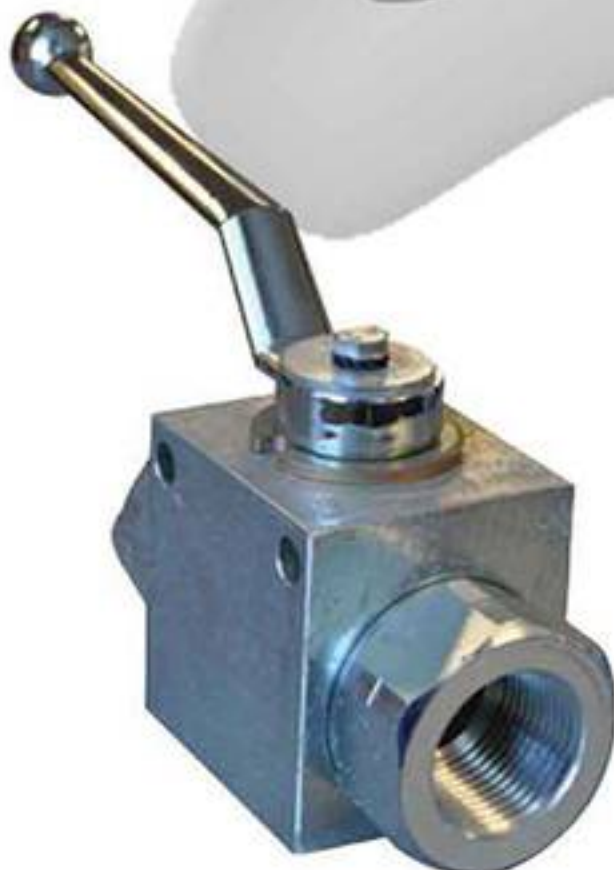

Fittings

BALL VALVES

Brass - Full Port

Size	Part No.	W.P. PSI
1/4	BV-025BRN	600
3/8	BV-038BRN	600
1/2	BV-050BRN	600
3/4	BV-075BRN	600
1	BV-100BRN	600
1 1/4	BV-125BRN	600
1 1/2	BV-150BRN	600
2	BV-200BRN	600
2 1/2	BV-250BRN	400
3	BV-300BRN	400
4	BV-400BRN	400

* 1/4" to 2" are CGA approved.

Stainless Steel - Full Port

Size	Part No.	W.P. PSI
1/4	BV-025SSN	1000
3/8	BV-038SSN	1000
1/2	BV-050SSN	1000
3/4	BV-075SSN	1000
1	BV-100SSN	1000
1 1/4	BV-125SSN	1000
1 1/2	BV-150SSN	1000
2	BV-200SSN	1000
3	BV-300SSN	1000

High Pressure Ball Valves (NPT Thread)

Size	Part No.	W.P. PSI
1/4	BV-025HPN	7250
3/8	BV-038HPN	7250
1/2	BV-050HPN	7250
3/4	BV-075HPN	5800
1	BV-100HPN	5800
1 1/4	BV-125HPN	5000
1 1/2	BV-150HPN	5000
2	BV-200HPN	5000

High Pressure Ball Valve (SAE Thread)

Size	Part No.	W.P. PSI
1/4	BV-025HPSAE	7250
3/8	BV-038HPSAE	7250
1/2	BV-050HPSAE	7250
3/4	BV-075HPSAE	5800
1	BV-100HPSAE	5800
1 1/4	BV-125HPSAE	5000
1 1/2	BV-150NPSAE	5000
2	BV-200HPSAE	5000